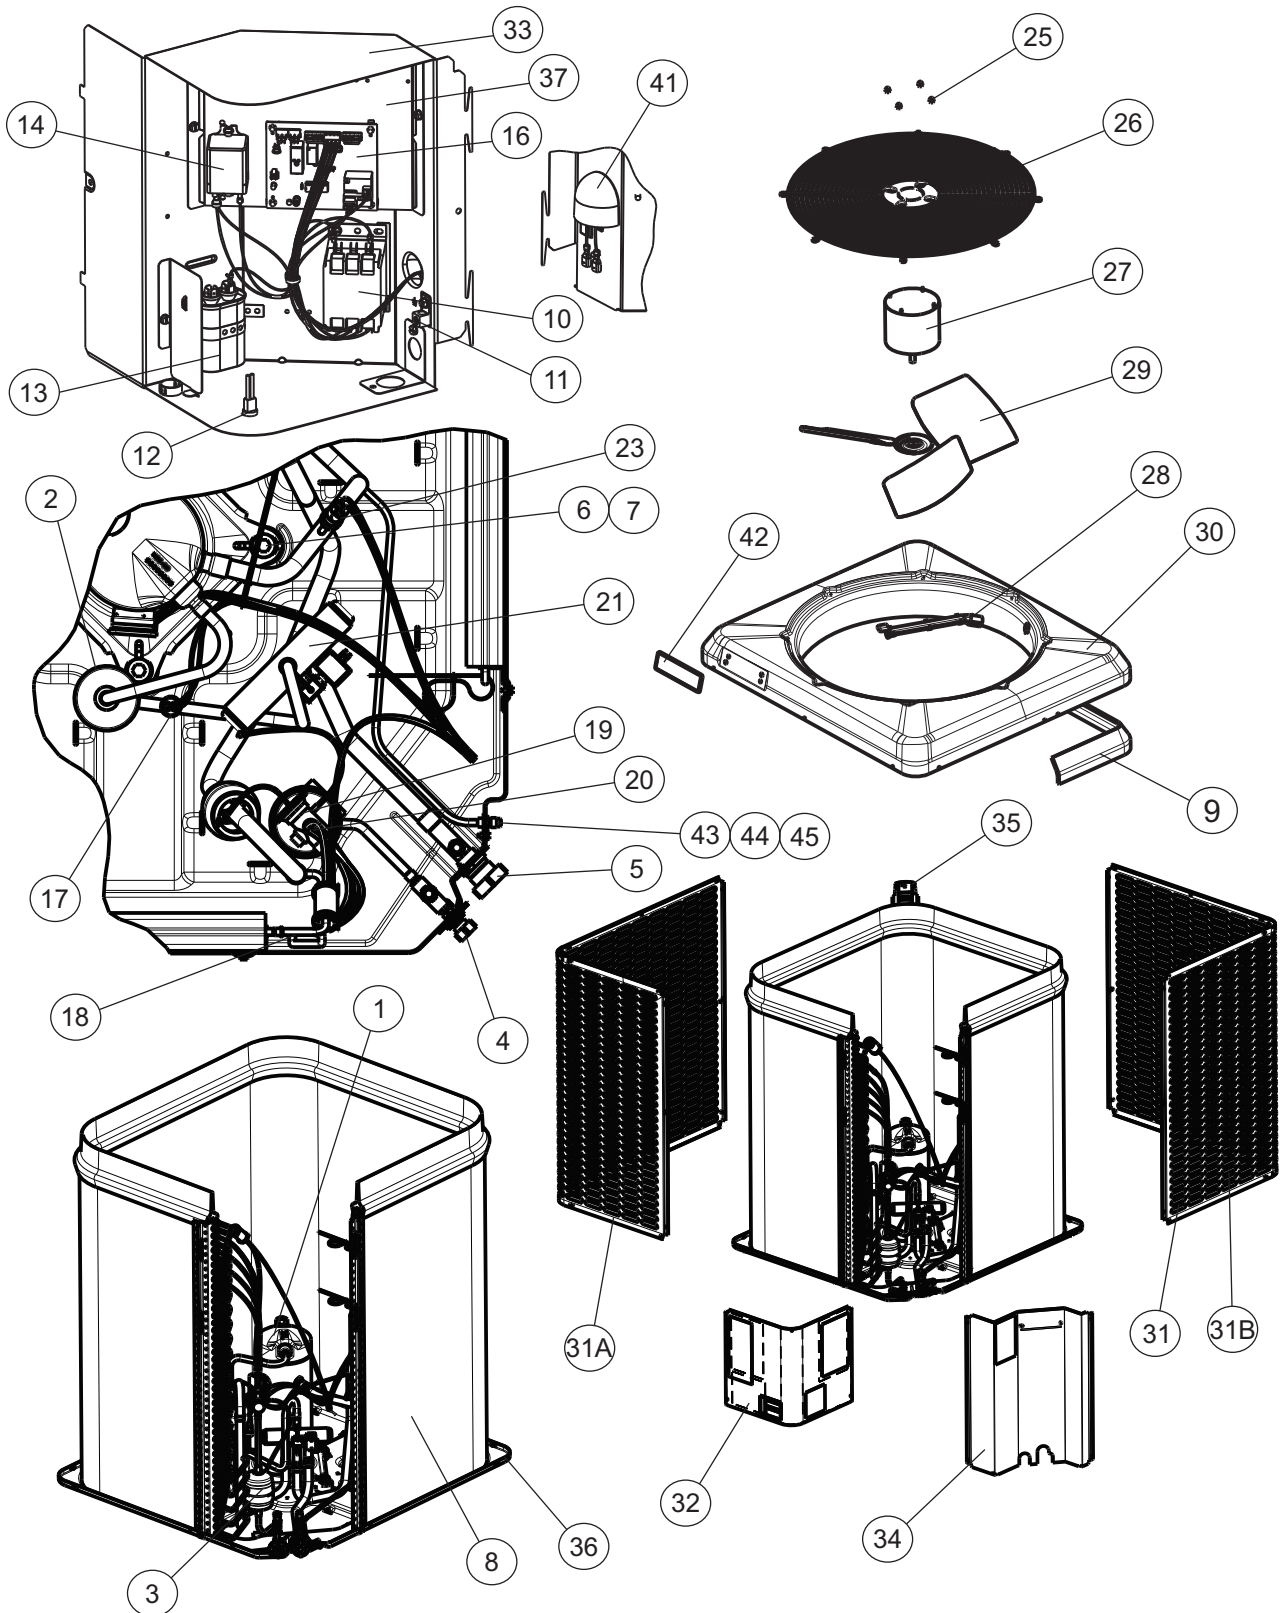

# THE SERIES - FIN AND TUBE 14 SEER 3 PHASE HEAT PUMPS, R-410A (STYLE A)

Supersedes:035-24618-001 Rev. A (0816)

035-24618-001 Rev. B (0117)

1 of 4

ITEM	DESCRIPTION	THE30B31SA	THE36B31SA	THE42B31SA	THE48B31SA	TH4B6031SA
1	Compressor	S1-01504934004	S1-01504936001	S1-01504938001	S1-01504617004	S1-01504619004
2	Muffler	S1-02212983000	S1-02212983000	S1-02212983000	S1-02212983000	S1-02212983000
3	Filter Drier	<b>S1-32649682000</b>	<b>S1-32649682000</b>	<b>S1-32649682000</b>	<b>S1-32649682000</b>	<b>S1-32649682000</b>
4	Base Valve (3/8") (Liquid)	S1-02322459000	S1-02322459000	S1-02322459000	S1-02322459000	S1-02322459000
5	Base Valve (3/4") (Suction)	S1-02322460000	S1-02322460000	---	---	---
	Base Valve (7/8") (Suction)	---	---	S1-02322461000	S1-02322461000	S1-02322461000
6	Compressor Mount (4 Req'd)	S1-02812355001	S1-02810581001	S1-02812342000	S1-02810505000	S1-02810505000
7	Bolt, Compressor (4 Req'd)	S1-02131452000	S1-02131417000	S1-02116047000	S1-02116047000	S1-02116047000
8	Outdoor Coil Assembly	S1-37339424003	S1-37339424004	S1-37339424004	S1-37339424005	S1-37339424006
9	Molded Foam, Outdoor Coil	S1-02817070000	S1-02817071000	S1-02817071000	S1-02817074000	S1-02817074000
10	Contactora (30 amp)	S1-02425842700	S1-02425842700	S1-02425842700	S1-02425842700	S1-02425842700
11	Lug, Ground	S1-02521798000	S1-02521798000	S1-02521798000	S1-02521798000	S1-02521798000
12	Sensor, Ambient Temp.	S1-02547280000	S1-02547280000	S1-02547280000	S1-02547280000	S1-02547280000
13	Run Capacitor (5 MFD)	S1-02420062700	S1-02420062700	S1-02420062700	S1-02420062700-	S1-02420062700
14	Relay, Fan	---	---	---	---	---
15						
16	Control Board, Demand Defrost	S1-03103498000	S1-03103498000	S1-03103498000	S1-03103498000	S1-03103498000
17	Switch, Pressure (High)	S1-02547283000	S1-02547283000	S1-02547283000	S1-02547283000	S1-02547283000
18	Sensor, Temp. Defrost Thermistor	S1-02547281000	S1-02547281000	S1-02547281000	S1-02547281000	S1-02547281000
19	TXV	S1-02527155000	S1-02547301000	S1-02547301000	S1-02547302000	S1-02538739060
20	Distributor	S1-02213021000	S1-02213022000	S1-02213022000	S1-02256124000	S1-02256124000
21	Valve, Reversing	S1-02547288000	S1-02547288000	S1-02547289000	S1-02547289000	S1-02547289000
22	Accumulator	S1-02635441000	S1-02634090000	S1-02634090000	S1-02625573008	S1-02625573008
23	Switch, Pressure (Low)	S1-02547286000	S1-02547286000	S1-02547286000	S1-02547286000	S1-02547286000
24	Mount, Stand-off, Coil Guard (4 Req'd)	S1-02817062000	S1-02817062000	S1-02817062000	S1-02817062000	S1-02817062000
25	Kit, Motor Mounting (Acorn Nuts)	S1-36390117700	S1-36390117700	S1-36390117700	S1-36390117700	S1-36390117700
26	Guard, Fan	S1-02647770000	S1-02647770000	S1-02647770000	S1-02647771000	S1-02647771000
27	Motor, Fan	S1-02436227000	S1-02436227000	S1-02436227000	S1-02436244000	S1-02436244000
28	Wireway	S1-02816469000	S1-02816469000	S1-02816469000	S1-02816470000	S1-02816470000
29	Blade, Fan	S1-02631361000	S1-02642434000	S1-02642434000	S1-02647794000	S1-02647794000
30	Top	S1-07339395007	S1-07339395007	S1-07339395007	S1-07339395010	S1-07339395010
31	Panel, Coil Guard (2 Req'd)	---	---	---	---	---
31A	Panel, Coil Guard (LH)	S1-07339398026	S1-07339398026	S1-07339398026	S1-07339398030	S1-07339429005
31B	Panel, Coil Guard (RH)	S1-07339398024	S1-07339398024	S1-07339398024	S1-07339398028	S1-07339429004
32	Cover, Control Box	S1-07339400004	S1-07339400004	S1-07339400004	S1-07339400004	S1-07339400004
33	Box, Control	S1-07339396002	S1-07339396002	S1-07339396002	S1-07339396002	S1-07339396002
34	Panel, Block-Off	S1-07339399015	S1-07339399015	S1-07339399015	S1-07339399015	S1-07339430001
35	Post, Corner	S1-07339452004	S1-07339452004	S1-07339452004	S1-07339452004	S1-07339452005
36	Pan, Base	S1-07339397003	S1-07339397003	S1-07339397003	S1-07339397004	S1-07339397004
37	Plate, Control	S1-07339396004	S1-07339396004	S1-07339396004	S1-07339396004	S1-07339396004
38*	Harness, Wire, Low Voltage	S1-02547294000	S1-02547294000	S1-02547294000	S1-02547294000	S1-02547294000
39*	Harness, RV/Contactor/Cap	S1-02547295000	S1-02547295000	S1-02547295000	S1-02547295000	S1-02547295000
40*	Harness, Compressor	S1-02543658000	S1-02541385000	S1-02541385000	S1-02543658000	S1-02543658000
41	Gasket, Rain Guard	S1-02817106000	S1-02817106000	S1-02817106000	S1-02817106000	S1-02817106000
42	Badge, Branding	Consult Source 1 Acct. Rep.				
43	Cap, Seal	S1-02310745000	S1-02310745000	S1-02310745000	S1-02310745000	S1-02310745000
44	Core, Valve	S1-02202475700	S1-02202475700	S1-02202475700	S1-02202475700	S1-02202475700
45	Body, Valve	S1-02208982000	S1-02208982000	S1-02208982000	S1-02208982000	S1-02208982000
46*	Strap, Cable	S1-02527642000	S1-02527642000	S1-02527642000	S1-02527642000	S1-02527642000
47*	Damper, Rubber (Discharge Line)	---	S1-02817125000	---	S1-02817125000	S1-02817125000
48*	Damper, Rubber (Suction Line)	S1-02815165002	---	S1-02815165003	S1-02815165003	S1-02815165003
49*	Harness, Wire, Start Component	---	---	---	---	---
50	Tank, Compensator	---	---	S1-02635433000	S1-02635434000	---
51*	Wiring Diagram	5201209	5201209	5201209	5201209	5201209